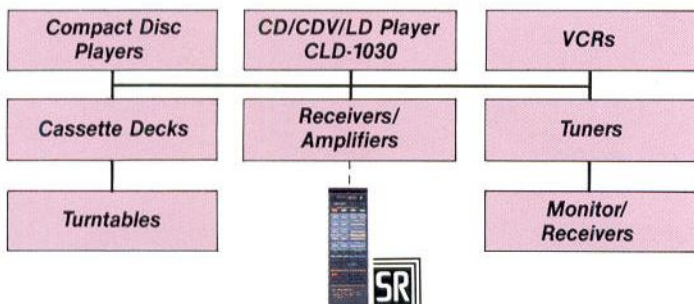

Tray opens fully.

Just a Fingertip Away

All main player functions (see back page) operate from the front panel, and most of them are repeated on the "SR" remote control (see photos). The large fluorescent display on the flip-down panel gives full operation status information of these functions.

LaserDisc™

LaserDisc is a trademark of Pioneer Electronic Corporation.

The LaserVision mark certifies compatibility with other laser optical video products bearing the mark.

This mark indicates the compatibility for the Pioneer system remote control.

Pioneer SR System

The major functions of the CLD-1030 and other Pioneer audio-video source components bearing the "SR" (System Remote) mark can be controlled from the "SR" unified A/V commander of any Pioneer "SR" A/V amplifier or A/V receiver.